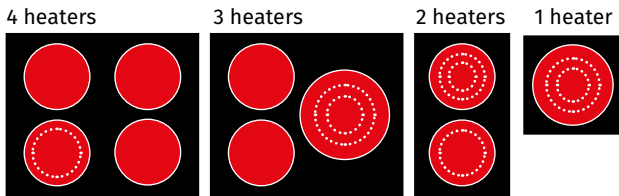

Capacitive

Up to 4 heaters
High flexibility for any configuration

Application

Dimensions (mm)

	length	depth	height
RADIANT	193	47	34
INDUCTION	163	47	9

Hob configuration possibilities
RADIANT (up to 5 cooking areas)

INDUCTION

Layout possibilities

4 heaters, 1 double with timer

2 heaters, 1 double with hidden timer

4 heaters, 1 double with hidden timer

3 heaters, 1 triple without timer