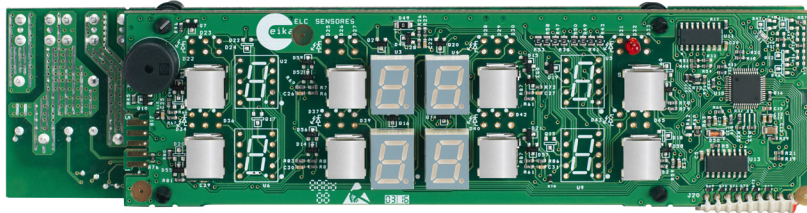

Capacitive

Up to 4 heaters
High flexibility for any configuration

Application

Dimensions (mm)

	length	depth	height
RADIANT	193	47	34
INDUCTION	163	47	9

Hob configuration possibilities
RADIANT (up to 5 cooking areas)

INDUCTION

Layout possibilities

4 heaters, 1 double with timer

2 heaters, 1 double with hidden timer

4 heaters, 1 double with hidden timer

3 heaters, 1 triple without timer