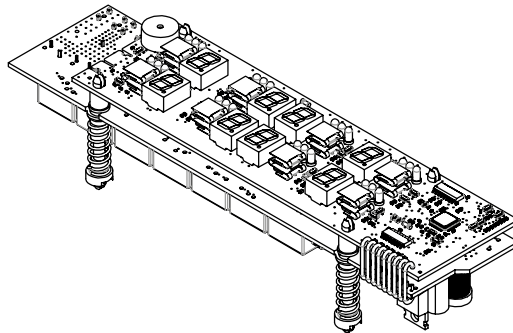

Capacitive

Up to 4 heaters
High flexibility for any configuration

Application

Dimensions (mm)

	length	depth	height
RADIANT	193	47	34
INDUCTION	163	47	9

Hob configuration possibilities
RADIANT (up to 5 cooking areas)

INDUCTION

Layout possibilities

4 heaters, 1 double with timer

2 heaters, 1 double with hidden timer

4 heaters, 1 double with hidden timer

3 heaters, 1 triple without timer