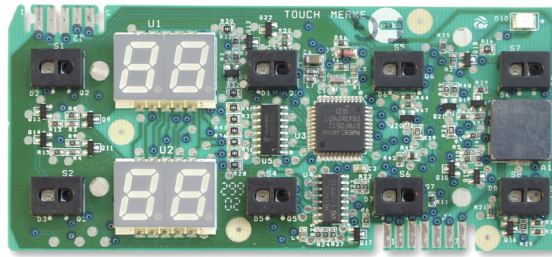

STD

Infrared

Up to 4 heaters
Simplicity made touch

Application

INDUCTION

Dimensions (mm)

	length	depth	height
INDUCTION	109	49	6

Hob configuration possibilities

INDUCTION

4 heaters

3 heaters

Layout possibilities

4 heaters with hidden timer

3 heaters without timer