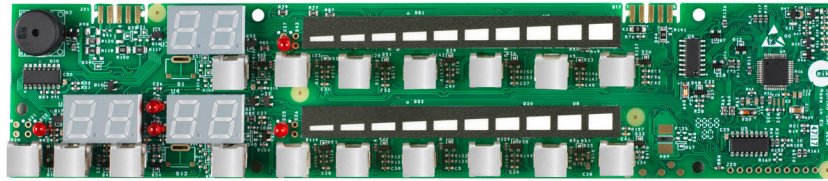

DOMINO

Capacitive

Up to 2 heaters
Dual slider for easiest operation

Application

Dimensions (mm)

	length	depth	height
RADIANT	220	47	40
INDUCTION	220	47	9

Hob configuration possibilities

RADIANT (up to 5 cooking areas)

2 heaters 1 heater

INDUCTION

2 heaters 1 heater

Layout possibilities

1 heater with timer

2 heaters, 2 doubles with timer

2 heaters with timer