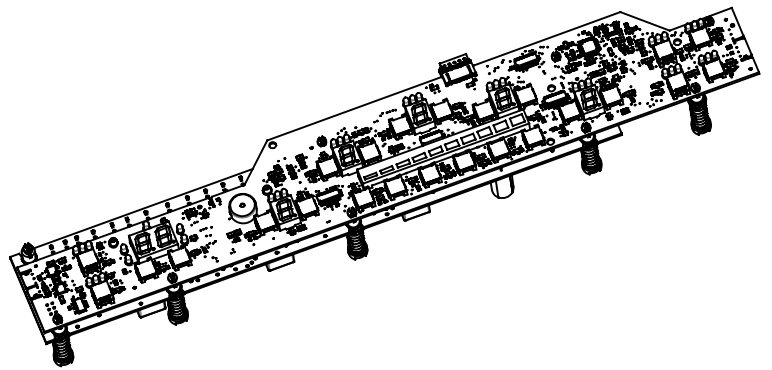

## Capacitive

Up to 5 heaters  
Wide slider or direct access keys

### Application

### Dimensions (mm)

	length	depth	height
RADIANT	357	56	40
INDUCTION	357	55	9