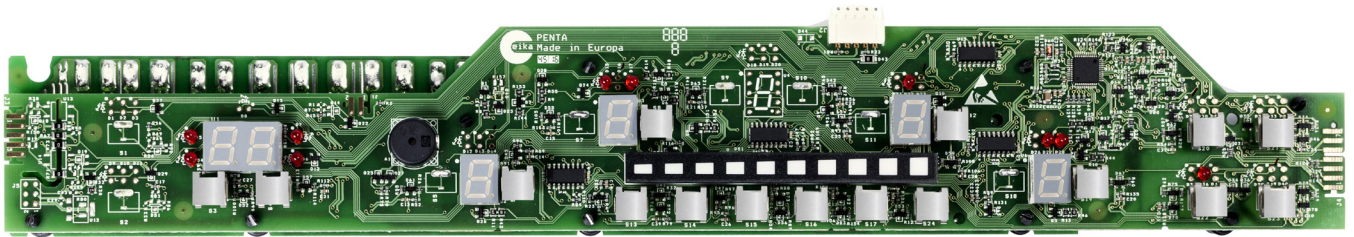

## Capacitive

Up to 5 heaters  
Wide slider or direct access keys