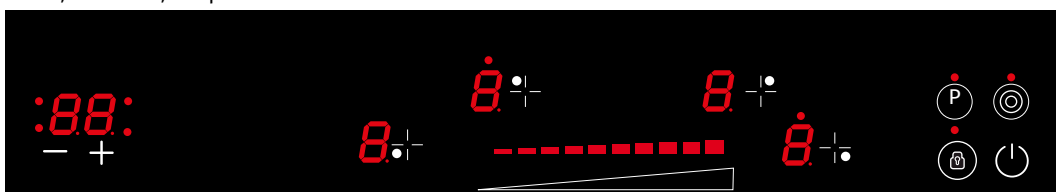

Slider, 4 heaters, 2 doubles with timer