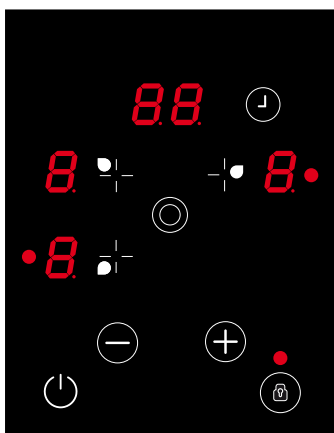

### Dimensions (mm)

|         | length | depth | height |
|---------|--------|-------|--------|
| RADIANT | 87     | 112   | 40     |

### Hob configuration possibilities

RADIANT (up to 6 cooking areas)

4 heaters

3 heaters

2 heaters

### Layout possibilities

3 heaters, 2 doubles with timer

4 heaters, 1 double without timer

4 heaters, with timer