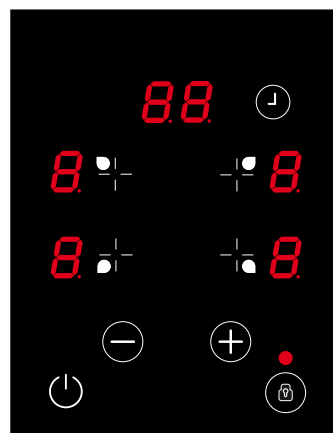

### Dimensions (mm)

|         | length | depth | height |
|---------|--------|-------|--------|
| RADIANT | 87     | 112   | 40     |

### Hob configuration possibilities

RADIANT (up to 6 cooking areas)

4 heaters

3 heaters

2 heaters

### Layout possibilities

3 heaters, 2 doubles with timer

4 heaters, 1 double without timer

4 heaters, with timer