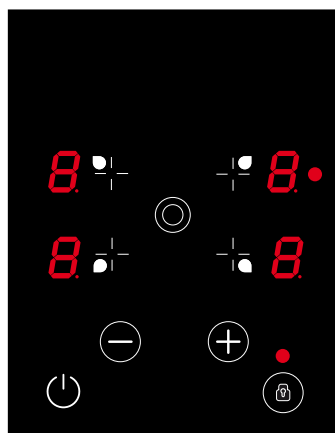

### Dimensions (mm)

|         | length | depth | height |
|---------|--------|-------|--------|
| RADIANT | 87     | 112   | 40     |

### Hob configuration possibilities

RADIANT (up to 6 cooking areas)

4 heaters

3 heaters

2 heaters

### Layout possibilities

3 heaters, 2 doubles with timer

4 heaters, 1 double without timer

4 heaters, with timer