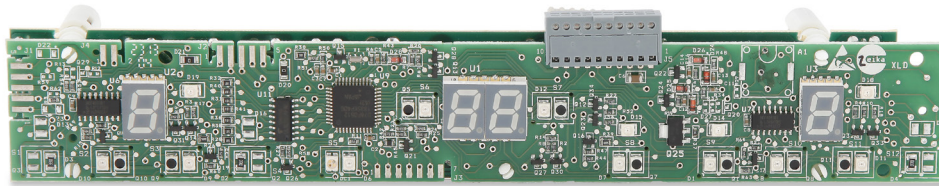

DOMINO

Infrared

Up to 2 heaters
The slimmer version

Application

RADIANT

INDUCTION

Dimensions (mm)

	length	depth	height
RADIANT	221	35	37
INDUCTION	221	33	6

Hob configuration possibilities

RADIANT (up to 3 cooking areas)

2 heaters

1 heater

INDUCTION

2 heaters

1 heater

HYBRID