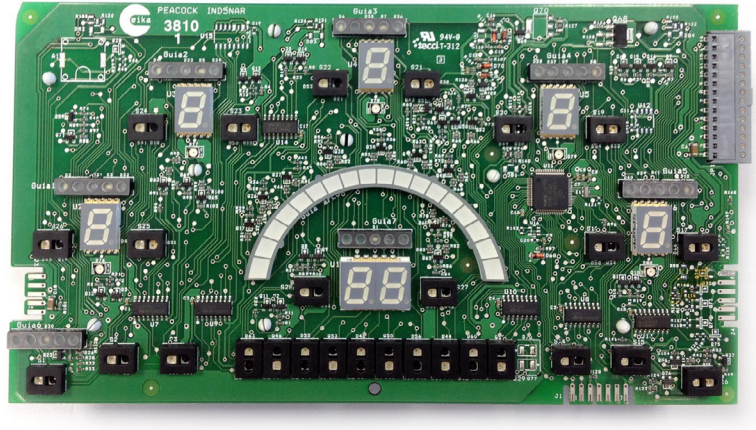

Infrared

Up to 5 heaters
"UL certified family"

Application

Dimensions (mm)

	length	depth	height
RADIANT	210	113	37
INDUCTION	210	113	6

Hob configuration possibilities

RADIANT (up to 8 cooking areas)

INDUCTION