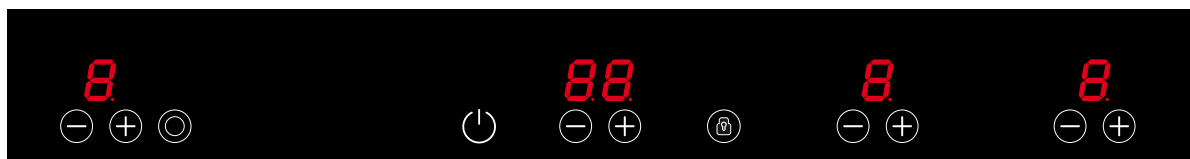

INDUCTION

4 heaters

3 heaters

HYBRID

3 heaters: 1 R + 2I

3 heaters: 2R + 1I

Layout possibilities

4 heaters with timer