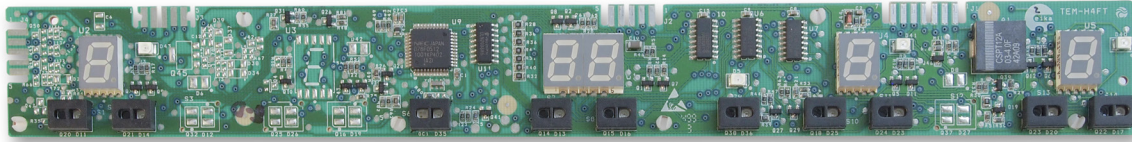

XLS

Infrared

Up to 4 heaters

Application

INDUCTION

Dimensions (mm)

	length	depth	height
INDUCTION	279	34	6

Hob configuration possibilities

INDUCTION

4 heaters

3 heaters

HYBRID

3 heaters: 1 R + 2I

3 heaters: 2R + 1I

Layout possibilities

4 heaters with timer