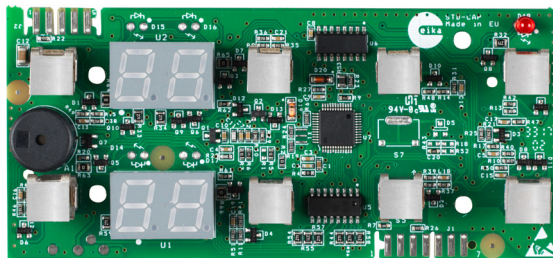

STD

Capacitive

Up to 4 heaters
Simplicity made touch

Application

INDUCTION

Dimensions (mm)

	length	depth	height
INDUCTION	109	49	9

Hob configuration possibilities

INDUCTION

4 heaters

3 heaters

Layout possibilities

4 heaters with hidden timer

2 heaters (horizontal)

3 heaters without timer

2 heaters (vertical)